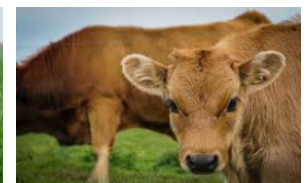

Muscular & Efficient Limousin[DEMO AD]

Livestock /Cattle /Draught Cattle Categories /Draught Meat Cattle / Limousin Cow

About the Breeder

Bovine

Irving, Texas 75039

(123) 456-7890

DEMOCattleValleyDEMO.com

LivestockSpecialist@americanbreeder.com

[VIEW BREEDER'S LISTINGS](#)

DESCRIPTION

AD #1581

POSTED: 19/02/2025

[DEMO AD] If you're seeking a top-tier beef breed, the Limousin cow is a powerhouse of muscle and efficiency. These cows produce lean, tender beef with excellent carcass yield, making them a profitable choice for meat production. Thank You for Using American Breeder This listing is a temporary placeholder designed to demonstrate how breeder ads will appear on our website. Consider it a sneak peek of how your own ad could look when you choose to advertise here. As breeders begin posting real listings in this category, these placeholders will be replaced with authentic ads from members of our growing community. About This Demonstration This preview highlights the potential of our newly launched platform—a dedicated space created for both breeders and buyers to connect, learn, and grow together.