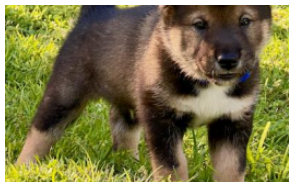

AMERICAN
BREEDER®

OFFICIAL LISTING

\$2700

Your Perfect Canine Partner! [DEMO AD]

Dogs / Foundation Stock Service Dog Breeds / Shikoku Dog

About the Breeder

Canine Specialist

Deluxe Dogs Company Inc
3333 Cedar Avenue
Minneapolis, Minnesota 55407

 (123) 456-7890

 CanineSpecialist@americanbreeder.com

[VIEW BREEDER'S LISTINGS](#)

DESCRIPTION

AD #1356 POSTED: 26/06/2025

[DEMO AD] Ready for a lifelong adventure and unwavering friendship? Look no further than the Shikoku Dog! With their captivating fox-like appearance and boundless energy, these dogs are the epitome of companionship. Thank You for Using American Breeder This listing is a temporary placeholder designed to demonstrate how breeder ads will appear on our website. Consider it a sneak peek of how your own ad could look when you choose to advertise here. As breeders begin posting real listings in this category, these placeholders will be replaced with authentic ads from members of our growing community. This preview highlights the potential of our newly launched platform—a dedicated space created for both breeders and buyers to connect, learn, and grow together.