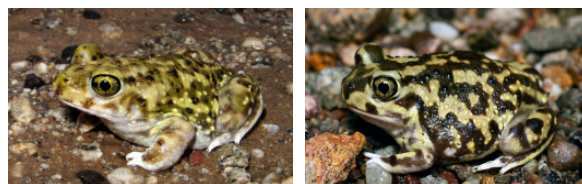

# Plenty of Couch's Spadefoots [DEMO AD]

Amphibians /Toads /American Spadefoot Toads / Couch's Spadefoot Toad

## About the Breeder

**Michael**

American Shetland Pride  
1000 Street Address  
Lansing, Michigan 40000

(000) 000-0002

americansheltonpride.com

mfisette@americanbreeder.com

[VIEW BREEDER'S LISTINGS](#)

## DESCRIPTION

AD #1313    POSTED: 02/07/2025

[DEMO AD] Discover the beauty of the desert with Couch's Spadefoot Toads as your companions. These captivating amphibians have adapted to thrive in arid environments, making them a unique addition to your life. Thank You for Using American Breeder This listing is a temporary placeholder designed to demonstrate how breeder ads will appear on our website. Consider it a sneak peek of how your own ad could look when you choose to advertise here. As breeders begin posting real listings in this category, these placeholders will be replaced with authentic ads from members of our growing community. About This Demonstration This preview highlights the potential of our newly launched platform—a dedicated space created for both breeders and buyers to connect, learn, and grow together.