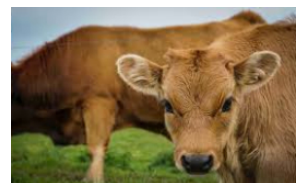

## About the Breeder

### Bovine

Irving, Texas 75039

(123) 456-7890

DEMOCattleValleyDEMO.com

LivestockSpecialist@americanbreeder.com

[VIEW BREEDER'S LISTINGS](#)

## DESCRIPTION

AD #1581

POSTED: 19/02/2025

[DEMO AD] If you're seeking a top-tier beef breed, the Limousin cow is a powerhouse of muscle and efficiency. These cows produce lean, tender beef with excellent carcass yield, making them a profitable choice for meat production. Thank You for Using American Breeder This listing is a temporary placeholder designed to demonstrate how breeder ads will appear on our website. Consider it a sneak peek of how your own ad could look when you choose to advertise here. As breeders begin posting real listings in this category, these placeholders will be replaced with authentic ads from members of our growing community. About This Demonstration This preview highlights the potential of our newly launched platform—a dedicated space created for both breeders and buyers to connect, learn, and grow together.