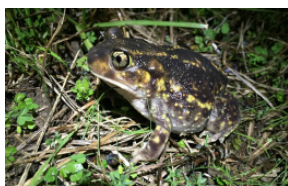

Eastern Spadefoot Toads [DEMO AD]

Amphibians /Toads /American Spadefoot Toads / Eastern Spadefoot Toad

alamy stock photo

About the Breeder

Michael

American Shetland Pride
1000 Street Address
Lansing, Michigan 40000

(000) 000-0002

americansheltonpride.com

mfishette@americanbreeder.com

[VIEW BREEDER'S LISTINGS](#)

DESCRIPTION

AD #1314 POSTED: 02/07/2025

[DEMO AD] Are you ready to explore the hidden world of amphibians? Look no further than Eastern Spadefoot Toads! These remarkable creatures are known for their adaptations and fascinating behaviors. Thank You for Using American Breeder This listing is a temporary placeholder designed to demonstrate how breeder ads will appear on our website. Consider it a sneak peek of how your own ad could look when you choose to advertise here. As breeders begin posting real listings in this category, these placeholders will be replaced with authentic ads from members of our growing community. About This Demonstration This preview highlights the potential of our newly launched platform—a dedicated space created for both breeders and buyers to connect, learn, and grow together.