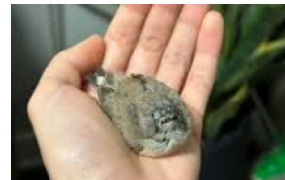

Owl Finch – Unique Pattern [DEMO AD]

Birds /Finches /Estrildid Finches /Grassfinches / Double-barred Finch

About the Breeder

Avian Specialist

Bird Breeder Company Inc
221 Railway Avenue
Melstone, Montana 59054

(123) 456-7890

AvianSpecialist@americanbreeder.com

[VIEW BREEDER'S LISTINGS](#)

DESCRIPTION

AD #1513 POSTED: 17/02/2025

[DEMO AD] The owl finch, with its bold, black-and-white facial markings, resembles a tiny owl! These social, active birds thrive in small groups and add character to any aviary. A must-have for finch lovers looking for something truly distinctive! Thank You for Using American Breeder This listing is a temporary placeholder designed to demonstrate how breeder ads will appear on our website. Consider it a sneak peek of how your own ad could look when you choose to advertise here. As breeders begin posting real listings in this category, these placeholders will be replaced with authentic ads from members of our growing community. This preview highlights the potential of our newly launched platform—a dedicated space created for both breeders and buyers to connect, learn, and grow together.