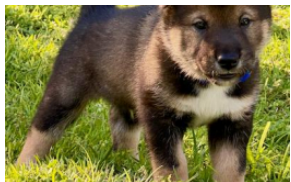

AMERICAN
BREEDER®

OFFICIAL LISTING

\$2700

Your Perfect Canine Partner! [DEMO AD]

Dogs / Foundation Stock Service Dog Breeds / Shikoku Dog

About the Breeder

Canine Specialist

Deluxe Dogs Company Inc
3333 Cedar Avenue
Minneapolis, Minnesota 55407

 (123) 456-7890

 CanineSpecialist@americanbreeder.com

[VIEW BREEDER'S LISTINGS](#)

DESCRIPTION

AD #1356 POSTED: 26/06/2025

[DEMO AD] Ready for a lifelong adventure and unwavering friendship? Look no further than the Shikoku Dog! With their captivating fox-like appearance and boundless energy, these dogs are the epitome of companionship. Thank You for Using American Breeder This listing is a temporary placeholder designed to demonstrate how breeder ads will appear on our website. Consider it a sneak peek of how your own ad could look when you choose to advertise here. As breeders begin posting real listings in this category, these placeholders will be replaced with authentic ads from members of our growing community. This preview highlights the potential of our newly launched platform—a dedicated space created for both breeders and buyers to connect, learn, and grow together.