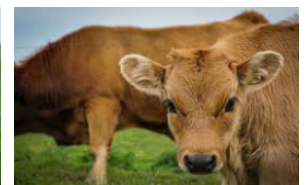

Muscular & Efficient Limousin[DEMO AD]

Livestock /Cattle /Draught Cattle Categories /Draught Meat Cattle / Limousin Cow

About the Breeder

Bovine

Irving, Texas 75039

(123) 456-7890

DEMOCattleValleyDEMO.com

LivestockSpecialist@americanbreeder.com

[VIEW BREEDER'S LISTINGS](#)

DESCRIPTION

AD #1581

POSTED: 19/02/2025

[DEMO AD] If you're seeking a top-tier beef breed, the Limousin cow is a powerhouse of muscle and efficiency. These cows produce lean, tender beef with excellent carcass yield, making them a profitable choice for meat production. Thank You for Using American Breeder This listing is a temporary placeholder designed to demonstrate how breeder ads will appear on our website. Consider it a sneak peek of how your own ad could look when you choose to advertise here. As breeders begin posting real listings in this category, these placeholders will be replaced with authentic ads from members of our growing community. About This Demonstration This preview highlights the potential of our newly launched platform—a dedicated space created for both breeders and buyers to connect, learn, and grow together.