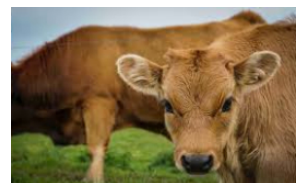

Muscular & Efficient Limousin[DEMO AD]

Livestock /Cattle /Draught Cattle Categories /Draught Meat Cattle / Limousin Cow

About the Breeder

Bovine

Irving, Texas 75039

(123) 456-7890

DEMOCattleValleyDEMO.com

LivestockSpecialist@americanbreeder.com

[VIEW BREEDER'S LISTINGS](#)

DESCRIPTION

AD #1581

POSTED: 19/02/2025

[DEMO AD] If you're seeking a top-tier beef breed, the Limousin cow is a powerhouse of muscle and efficiency. These cows produce lean, tender beef with excellent carcass yield, making them a profitable choice for meat production. Thank You for Using American Breeder This listing is a temporary placeholder designed to demonstrate how breeder ads will appear on our website. Consider it a sneak peek of how your own ad could look when you choose to advertise here. As breeders begin posting real listings in this category, these placeholders will be replaced with authentic ads from members of our growing community. About This Demonstration This preview highlights the potential of our newly launched platform—a dedicated space created for both breeders and buyers to connect, learn, and grow together.